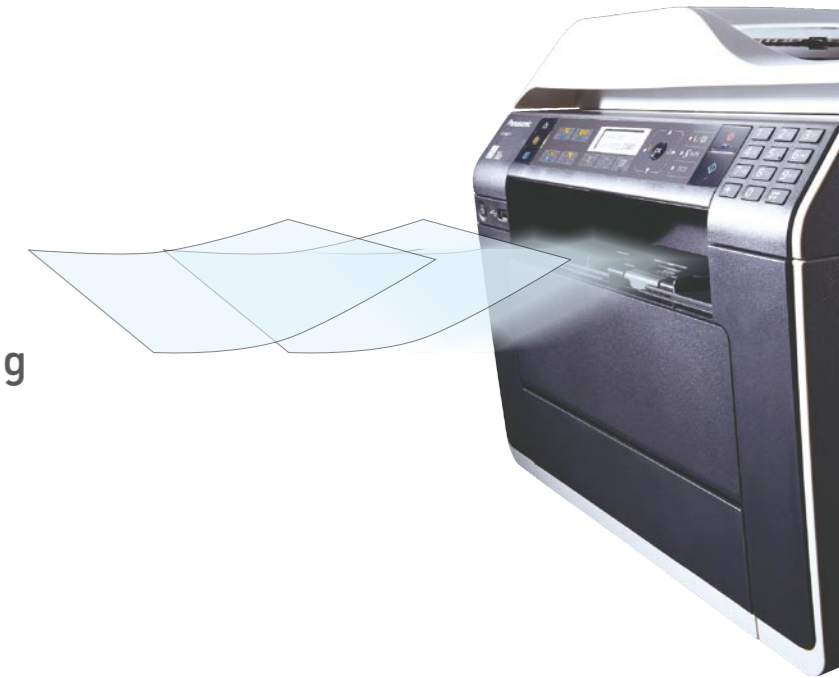

Design and specifications are subject to change without notice.

Multi-Function Printer

DP-MB310

KX-MB2575/KX-MB2545/KX-MB2515/ KX-MB2270/KX-MB2230

High-speed duplex printing and copying
with multi-size paper handling capability

Small & Fast

Keeping the concept of 'small and fast' in mind, the DP-MB310 and multi-function printers are designed to fit on your desktop, while and copying capability you need to boost productivity.

KX-MB2500/KX-MB2200 series delivering the high-speed printing