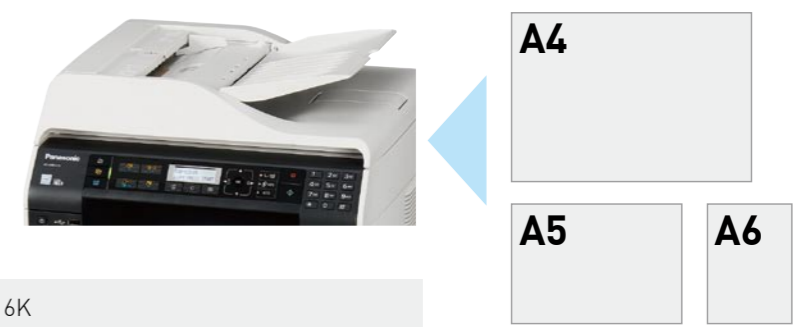

A5/A6-size Compatible Automatic Document Feeder

All DP-MB310 and KX-MB2500/KX-MB2200 series are equipped with a 50-sheet automatic document feeder capable of handling the smaller A5 and A6 formats as well as A4. This capability should prove especially useful in doctors' offices and pharmacies where smaller documents are commonly used. All the models can print onto the smaller A5 and A6 sizes.

Flatbed	A4/A5/A6/Letter/B5(ISO/JIS)/B6(ISO/JIS)/16K
ADF	A4/A5/A6/Letter/Legal/B5(ISO/JIS)/B6(ISO/JIS)/16K/216 x 330 mm/216 x 340 mm

500-sheet Paper Cassette in Compact Size

Usually compact MFP's designed to be used in small offices or home offices (SOHO) are equipped with a 250-sheet paper cassette, while commercial printing paper is normally supplied in 500-sheet packs. Despite the compact design and slim profile, with a height of just 400 mm, the DP-MB310 and KX-MB2500/KX-MB2200 series are equipped with large-capacity cassettes capable of holding a full pack of 500 sheets. This means that you can load all 500 sheets at one time and not have to leave open reams of paper lying around your office.