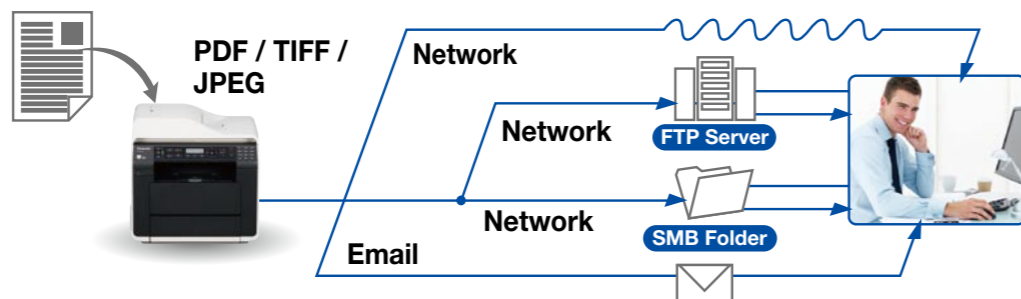

Standard 10Base-T/100Base-TX Ethernet and Wi-Fi®*

All the models come standard with 10base-T/100base-TX Ethernet network port. This means you can control the printer from any PC on the local area network. The KX-MB2270 is also equipped with a built-in Wi-Fi® wireless network function. The WPS key control panel permits you to easily configure a wireless network when a Wi-Fi® router is installed.

* Available on the KX-MB2575 and KX-MB2270.