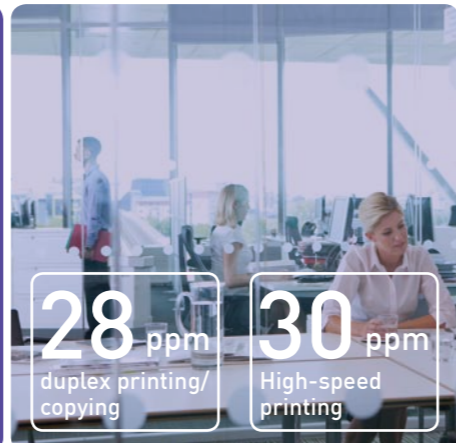

High-Durability Compact Business Machine

DP-MB310

28 ppm
duplex printing/
copying

30 ppm
High-speed
printing