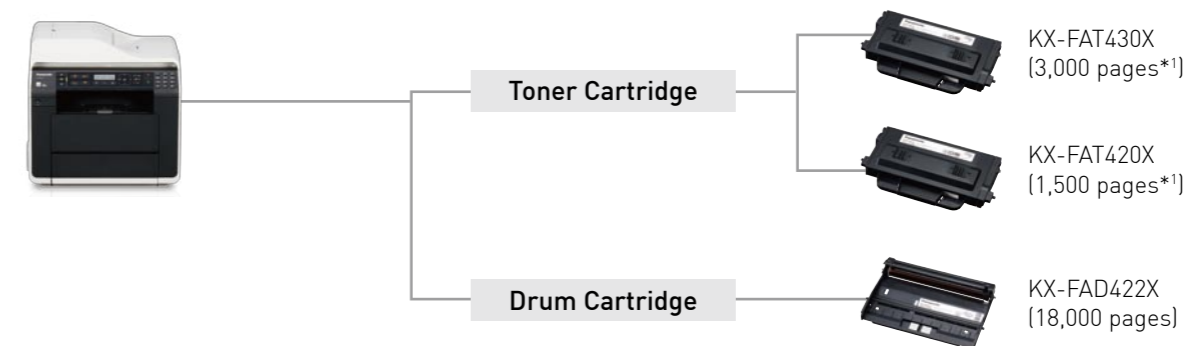

KX-MB2270/KX-MB2230

*1 ISO/IEC 19752 standard.