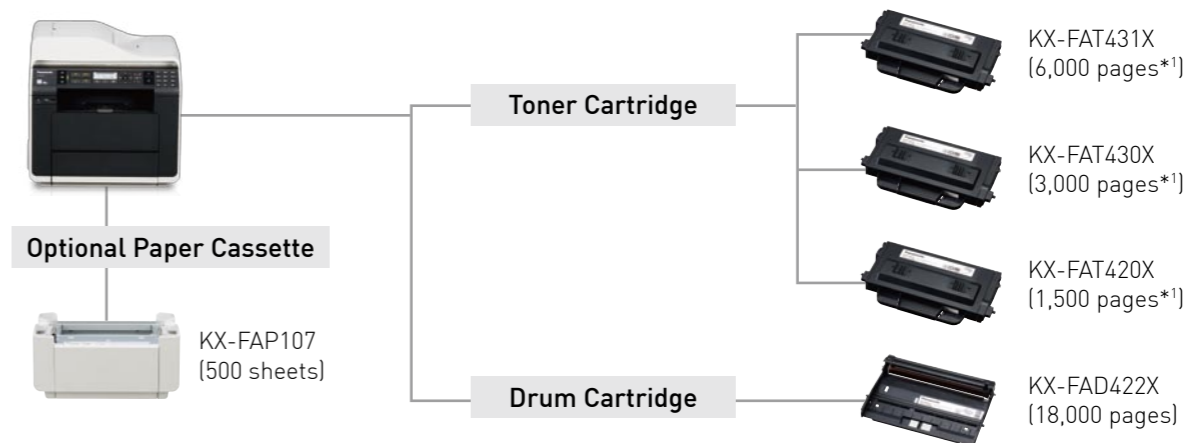

KX-MB2575/KX-MB2545/KX-MB2515