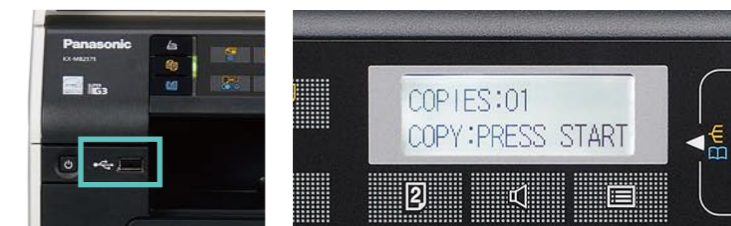

Backlit LCD* & USB slot*

Together with the concentrated control panel, the LCD panel indicates the current function mode and current status. The easy-to-see backlit LCD allows you to easily operate the printer even in the dark. The KX-MB2500 series comes also with a USB slot (Host) that allows you to print documents stored in a USB memory or save scanned data directly to the USB memory.

* Available on DP-MB310, KX-MB2575, KX-MB2545 and KX-MB2515.