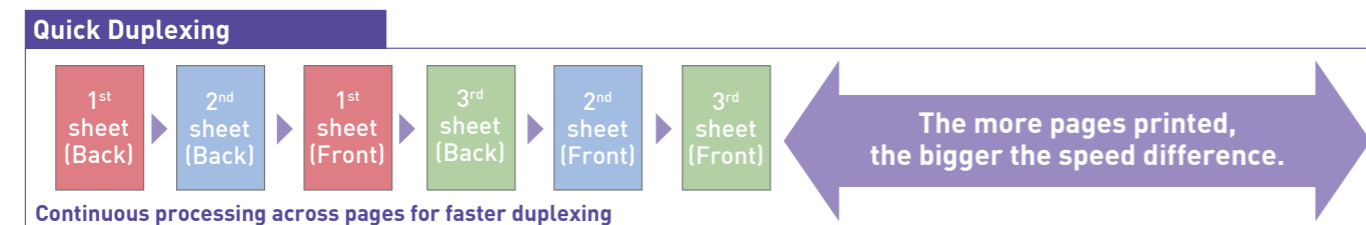

Quick Duplexing

Printing on one side of the page can be wasteful and inefficient. That's why these models feature a duplex printing capability. Conventional A4 size multi-function printers invert the pages one at a time, resulting in slow performance and poor productivity. Panasonic multi-function printers come as standard with quick duplexing, making it possible to print both sides at virtually the same speed* as single-side printing.

* With KX-MB2200 series, duplexing productivity is 100%. With the DP-MB310 and KX-MB2500 series, duplexing productivity is 93%.