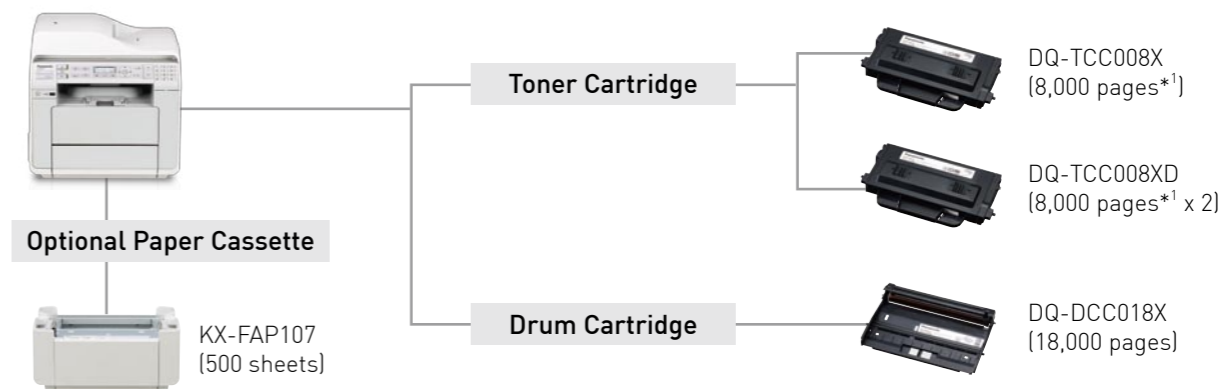

Options/Consumables

DP-MB310