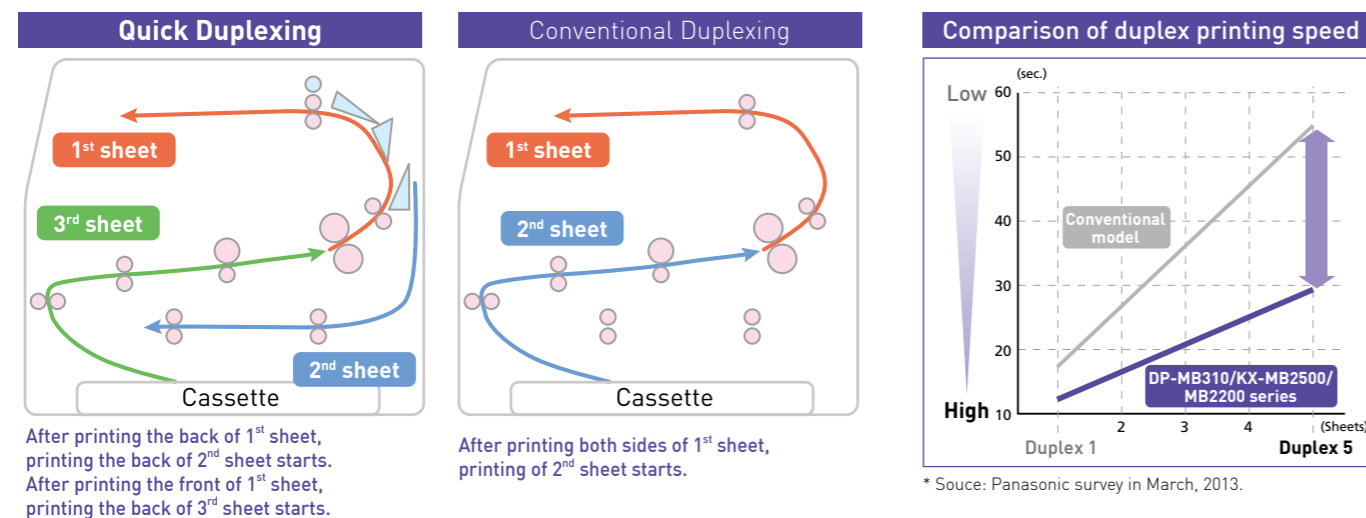

Quick Duplexing

Printing on one side of the page can be wasteful and inefficient. That's why these models feature a duplex printing capability. Conventional A4 size multi-function printers invert the pages one at a time, resulting in slow performance and poor productivity. Panasonic multi-function printers come as standard with quick duplexing, making it possible to print both sides at virtually the same speed* as single-side printing.

* With KX-MB2200 series, duplexing productivity is 100%. With the DP-MB310 and KX-MB2500 series, duplexing productivity is 93%.